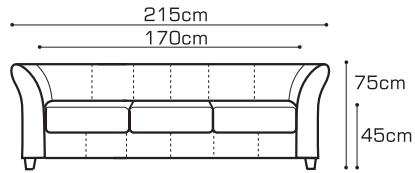

S3/170 | sofa 3
3 seater sofa
Sofa 3-sitzig